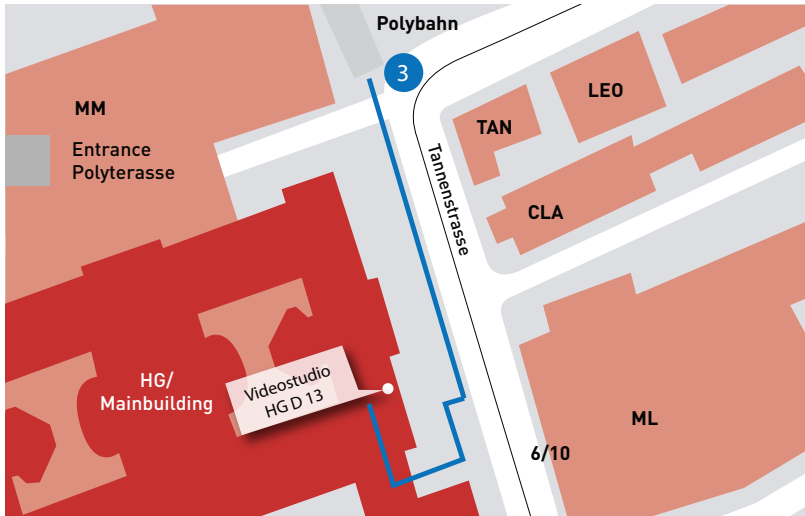

Directions Video Studio

1

**Arrival with tram no. 10
In the direction of the airport**

Cross the street and follow the pavement to the pedestrian crossing at the end of the tram stop (6/10). Cross over the street here. On the left you will find a paved path that leads downwards. Follow this to the passageway leading to the car park. Enter the ETH building on your right and follow the corridor to the video studio HG D 13, which is on the right.

2

**Arrival with tram no. 6
In the direction of the zoo**

From tram stop 6 you enter the ETH building via the main entrance. Walk up the stairs on the right after the Campus Info board (direction HG E 26.1/3). At the end of the corridor on the right side, you will find HG E 16. Opposite this office there is a goods lift and a staircase leading directly down to the video studio. HG D 13.

3

Arrival with the “Polybahn”

When you exit the Polybahn, cross the road and follow the pavement to your right until you reach the paved path on the ETH site. Follow this to path until you reach the passageway that leads to the car park. Enter the ETH building on your right and follow the corridor to the video studio HG D 13.