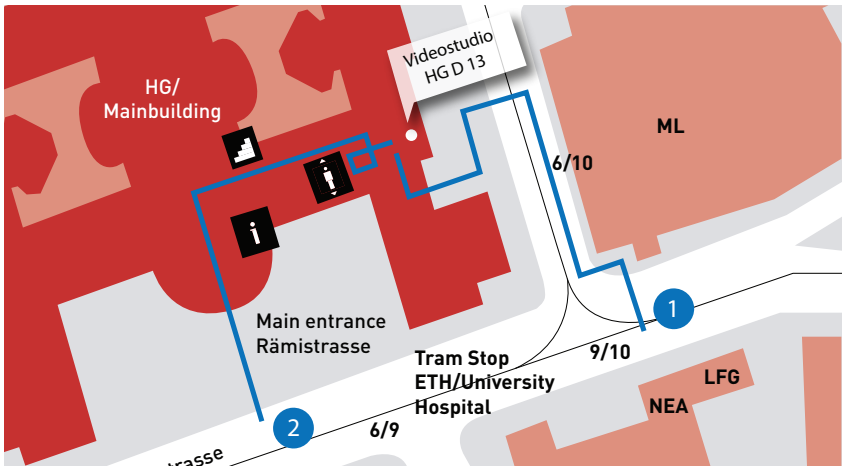

Directions Video Studio

1

**Arrival with tram no. 10
In the direction of the airport**

Cross the street and follow the pavement to the pedestrian crossing at the end of the tram stop (6/10). Cross over the street here. On the left you will find a paved path that leads downwards. Follow this to the passageway leading to the car park. Enter the ETH building on your right and follow the corridor to the video studio HG D 13, which is on the right.

2

**Arrival with tram no. 6
In the direction of the zoo**

From tram stop 6 you enter the ETH building via the main entrance. Walk up the stairs on the right after the Campus Info board (direction HG E 26.1/3). At the end of the corridor on the right side, you will find HG E 16. Opposite this office there is a goods lift and a staircase leading directly down to the video studio. HG D 13.

3

Arrival with the “Polybahn”

When you exit the Polybahn, cross the road and follow the pavement to your right until you reach the paved path on the ETH site. Follow this to path until you reach the passageway that leads to the car park. Enter the ETH building on your right and follow the corridor to the video studio HG D 13.